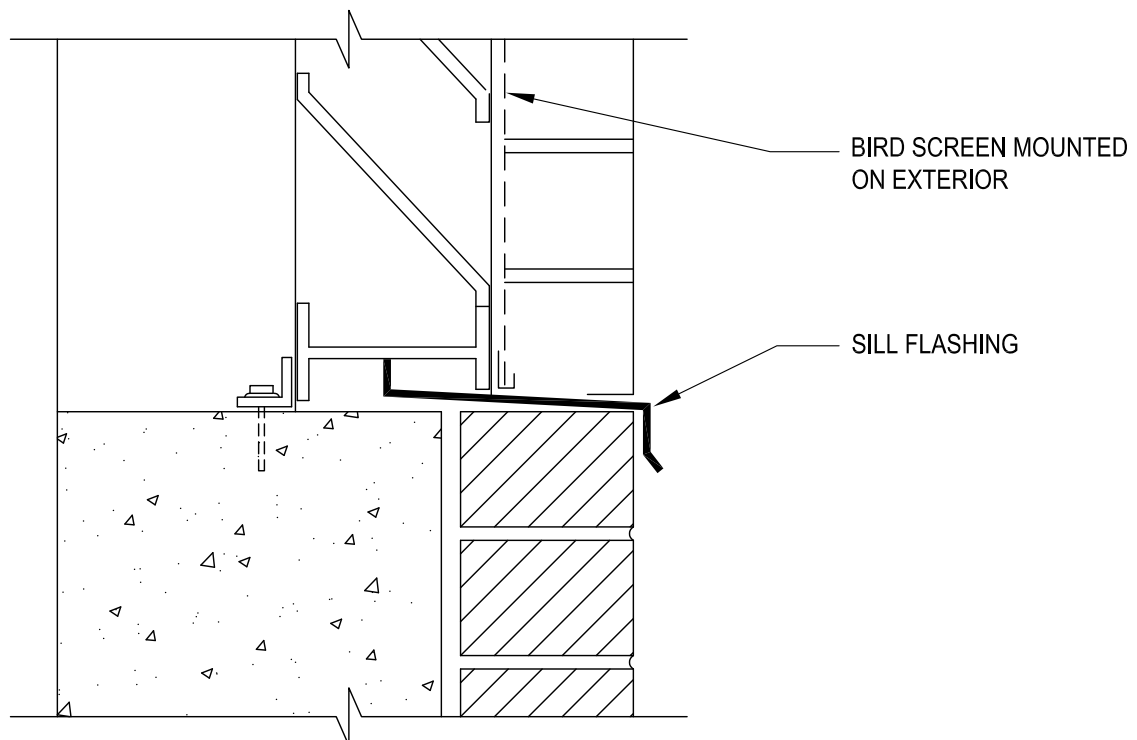

THROUGH WALL FLASHING  
AT LINTEL

BIRD SCREEN MOUNTED  
ON EXTERIOR

SILL FLASHING

TYPICAL HEAD & SILL FLASHING FOR LOUVER  
INSTALLED IN BRICK VENEER WALL.

# FLASHING DETAIL FOR LOUVER INSTALLED IN MASONRY WALL

XX

NOT TO SCALE

07 62 00-3

FLASHING DETAIL FOR LOUVER INSTALLED IN MASONRY WALL

Date: June 15, 2013

Dwg. No.: 07 62 00-3