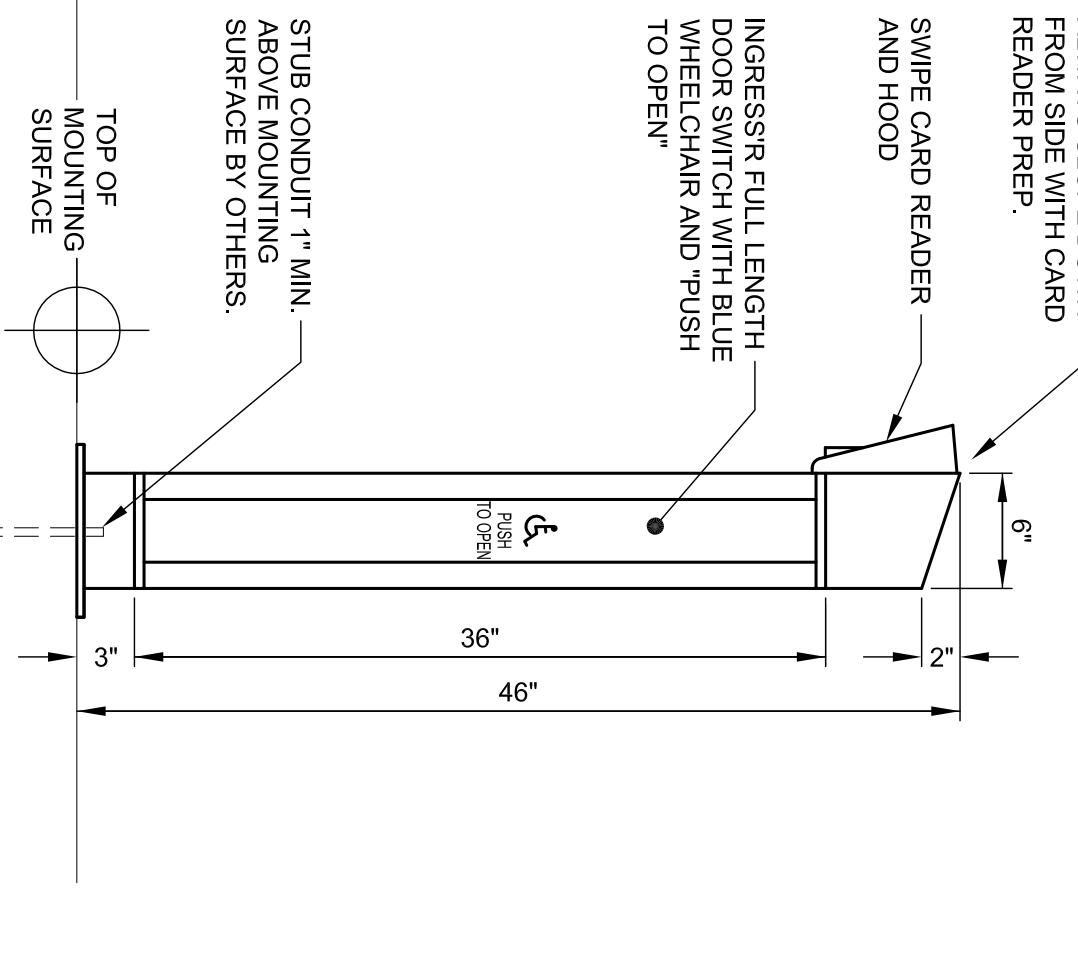

LEFT SIDE VIEW

FRONT VIEW

BOLLARD POST

FINISH - BLACK POWDER COATED STAINLESS STEEL
UNIT SHOWN WITH CARD READER ON LEFT SIDE.
CARD READER CAN BE ON EITHER SIDE DEPENDING ON THE APPLICATION.
ALWAYS SLOPE DOWN FROM SIDE WITH CARD READER PREP.

BOTTOM VIEW

0	1/31/10	ADDENDUM 1
#	DATE	REVISION DESCRIPTION
		Date: June 15, 2013
		Dwg. No.:08 42 29-02

AUTOMATIC DOOR OPENER CONTROL STATION WITH SWIPE CARD READER