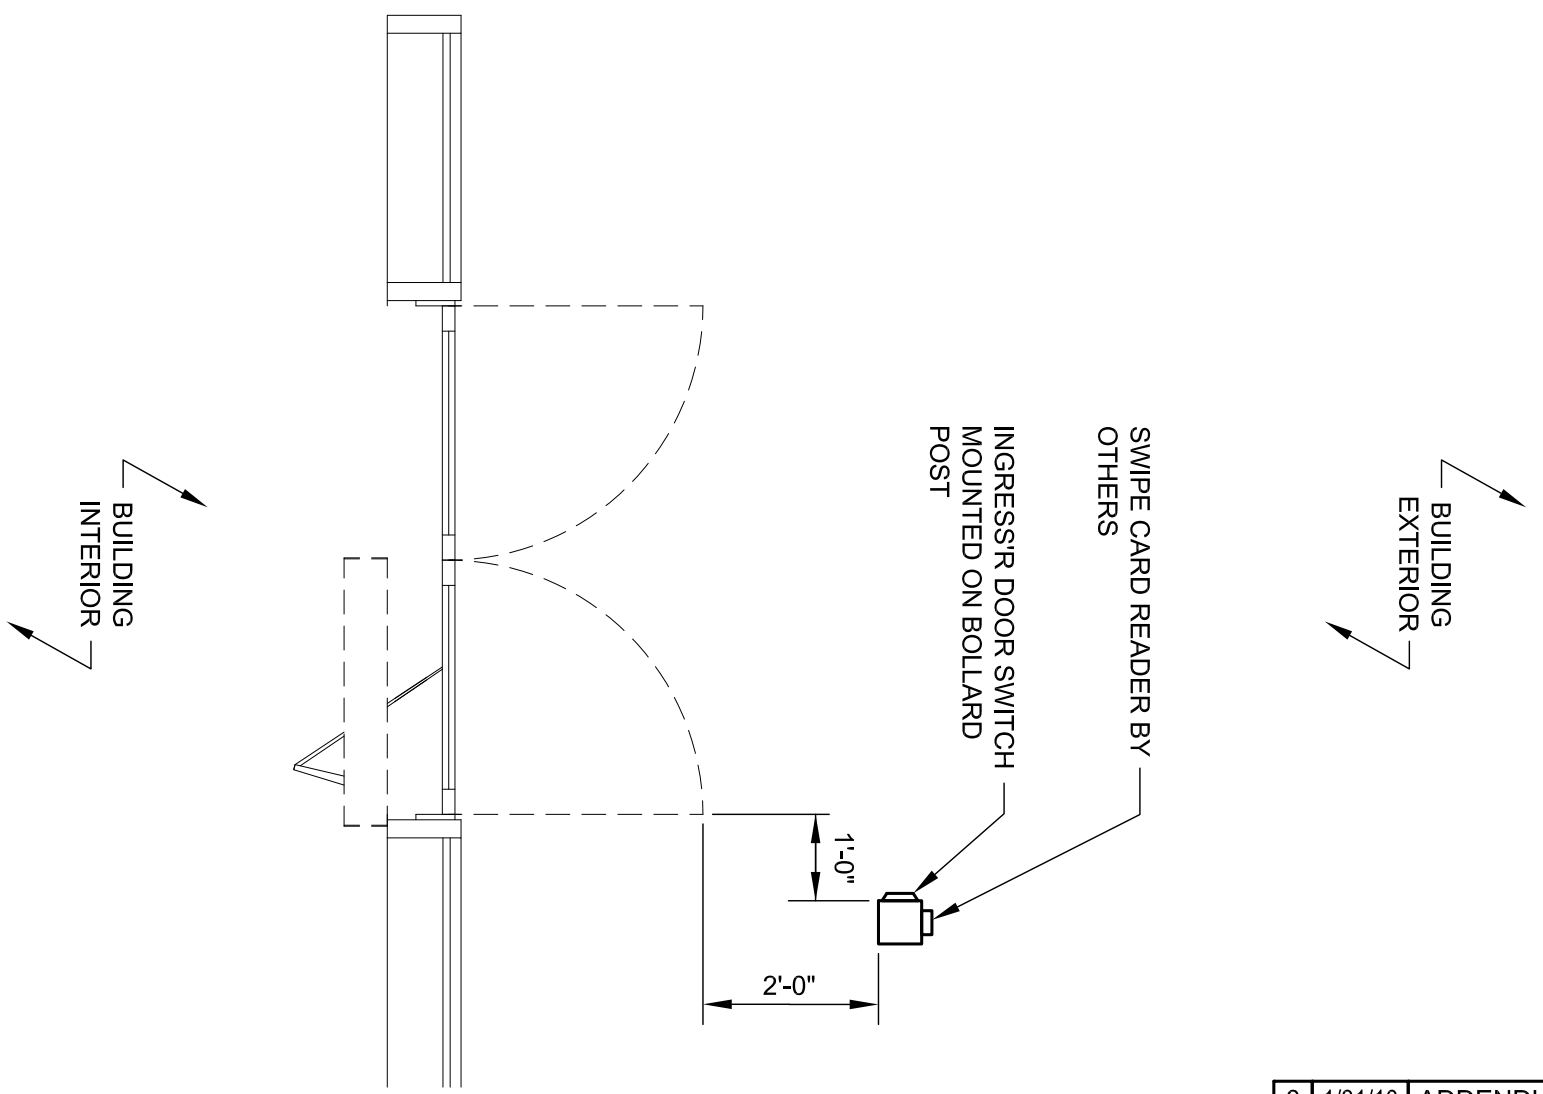

LEFT SIDE VIEW

FRONT VIEW

BOLLARD POST

FINISH - BLACK POWDER COATED STAINLESS STEEL
UNIT SHOWN WITH CARD READER ON LEFT SIDE.
CARD READER CAN BE ON EITHER SIDE DEPENDING ON THE APPLICATION.
ALWAYS SLOPE DOWN FROM SIDE WITH CARD READER PREP.

BOTTOM VIEW

0	1/31/10	ADDENDUM 1
#	DATE	REVISION DESCRIPTION
		Date: June 15, 2013
		Dwg. No.:08 42 29-02

AUTOMATIC DOOR OPENER CONTROL STATION WITH SWIPE CARD READER