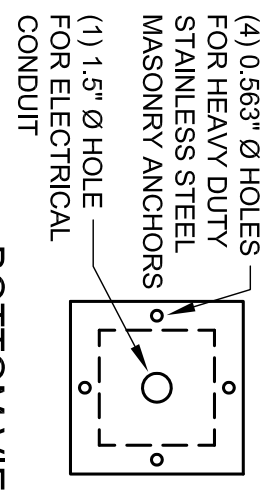

BOTTOM VIEW

0	1/31/10	ADDENDUM 1
#	DATE	REVISION DESCRIPTION
		Date: June 15, 2013
		Dwg. No.:08 42 29-02

AUTOMATIC DOOR OPENER CONTROL STATION WITH SWIPE CARD READER