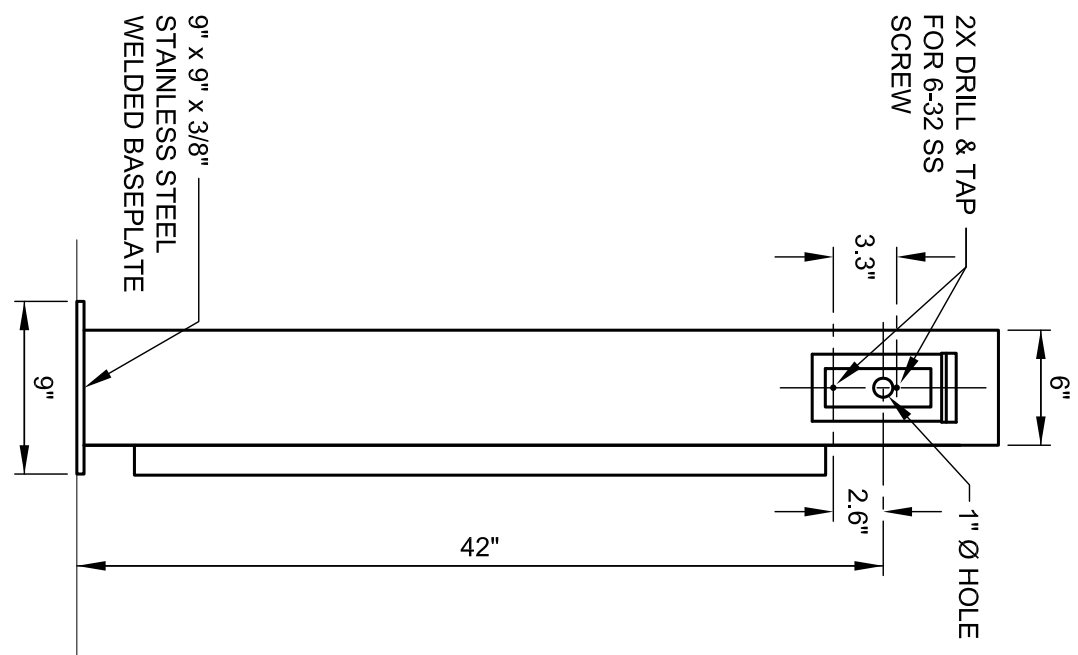

LEFT SIDE VIEW

FRONT VIEW

BOLLARD POST

FINISH - BLACK POWDER COATED STAINLESS STEEL
UNIT SHOWN WITH CARD READER ON LEFT SIDE.
CARD READER CAN BE ON EITHER SIDE DEPENDING ON THE APPLICATION.
ALWAYS SLOPE DOWN FROM SIDE WITH CARD READER PREP.

BOTTOM VIEW

0	1/31/10	ADDENDUM 1
#	DATE	REVISION DESCRIPTION
		Date: June 15, 2013
		Dwg. No.:08 42 29-02

AUTOMATIC DOOR OPENER CONTROL STATION WITH SWIPE CARD READER