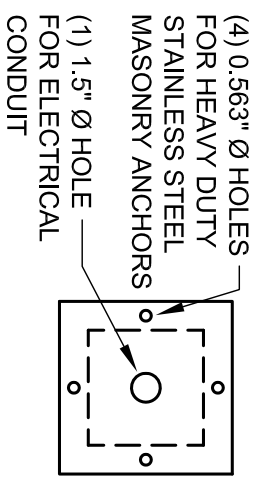

LEFT SIDE VIEW

FRONT VIEW

BOTTOM VIEW

BOLLARD POST

FINISH - BLACK POWDER COATED STAINLESS STEEL
 UNIT SHOWN WITH CARD READER ON LEFT SIDE.
 CARD READER CAN BE ON EITHER SIDE
 DEPENDING ON THE APPLICATION.
 ALWAYS SLOPE DOWN FROM SIDE WITH CARD
 READER PREP.