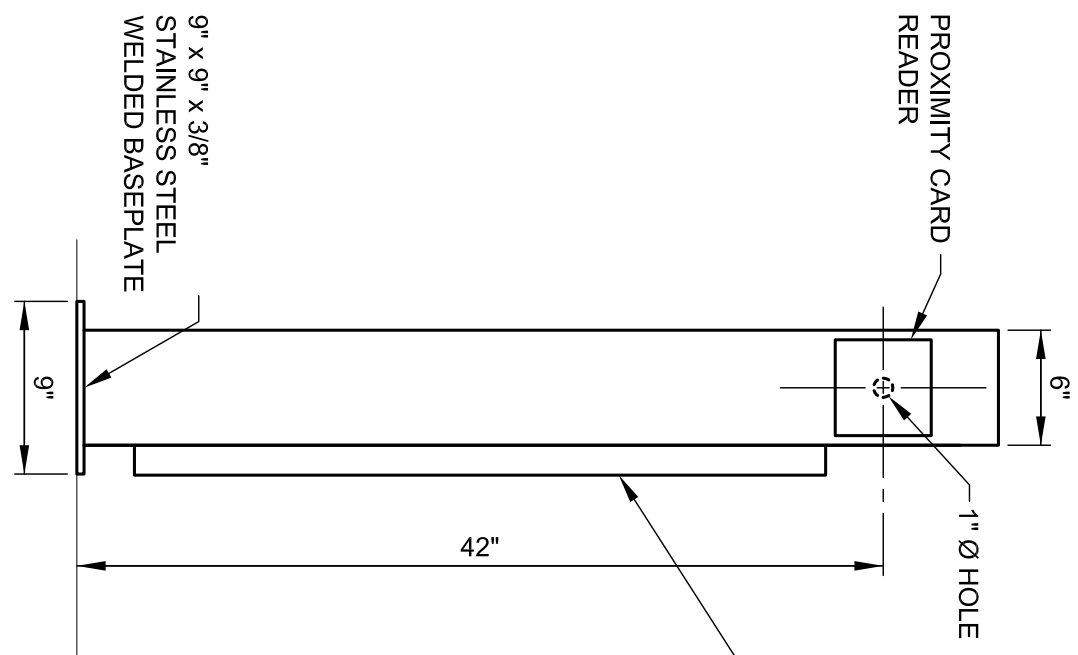

LEFT SIDE VIEW

FRONT VIEW

BOTTOM VIEW

BOLLARD POST

FINISH - BLACK POWDER COATED STAINLESS STEEL
 UNIT SHOWN WITH CARD READER ON LEFT SIDE.
 CARD READER CAN BE ON EITHER SIDE
 DEPENDING ON THE APPLICATION.
 ALWAYS SLOPE DOWN FROM SIDE WITH CARD
 READER PREP.

#	DATE	REVISION DESCRIPTION
0	1/31/10	ADDENDUM 1

Date: June 15, 2013
 Dwg. No.:08 42 29-03

AUTOMATIC DOOR OPENER CONTROL STATION WITH PROXIMITY CARD READER