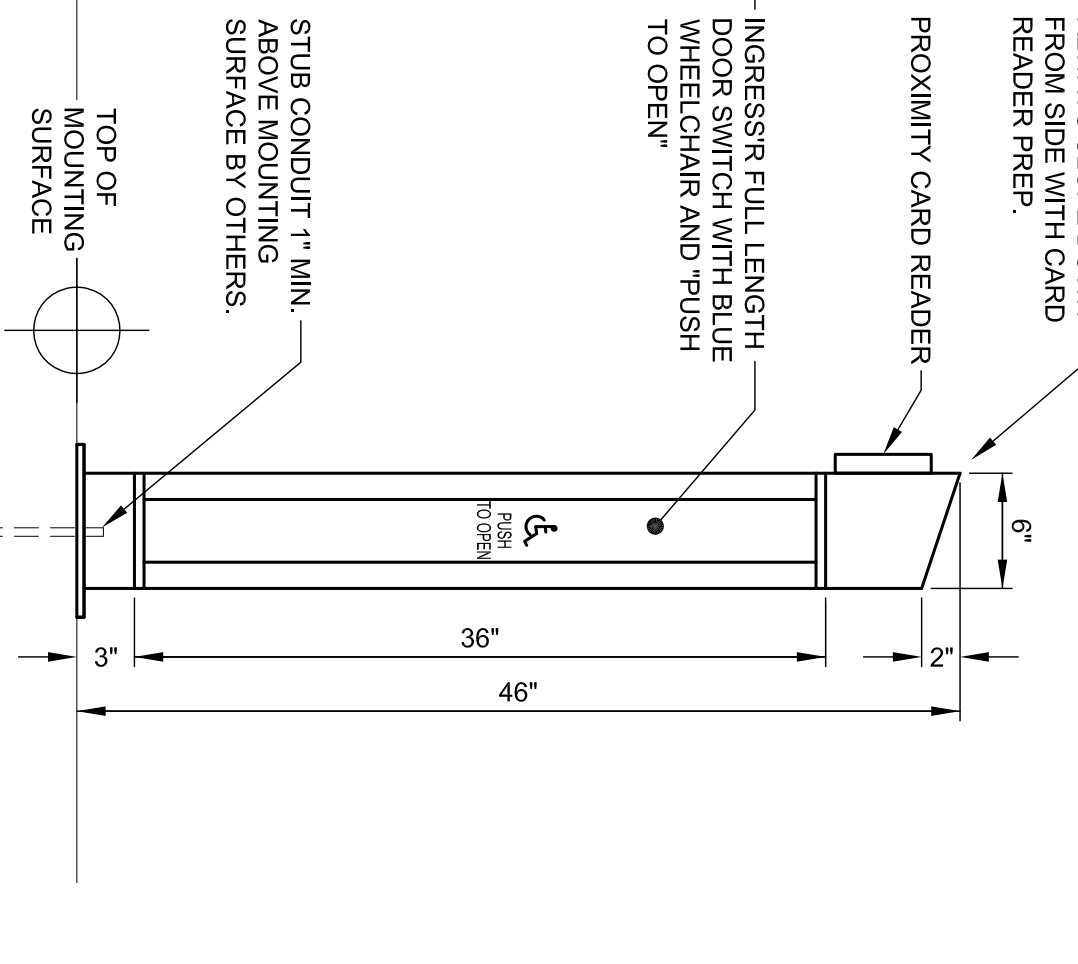

LEFT SIDE VIEW

FRONT VIEW

BOTTOM VIEW

BOLLARD POST

FINISH - BLACK POWDER COATED STAINLESS STEEL
 UNIT SHOWN WITH CARD READER ON LEFT SIDE.
 CARD READER CAN BE ON EITHER SIDE
 DEPENDING ON THE APPLICATION.
 ALWAYS SLOPE DOWN FROM SIDE WITH CARD
 READER PREP.

#	DATE	REVISION DESCRIPTION
0	1/31/10	ADDENDUM 1

Date: June 15, 2013
 Dwg. No.:08 42 29-03

AUTOMATIC DOOR OPENER CONTROL STATION WITH PROXIMITY CARD READER