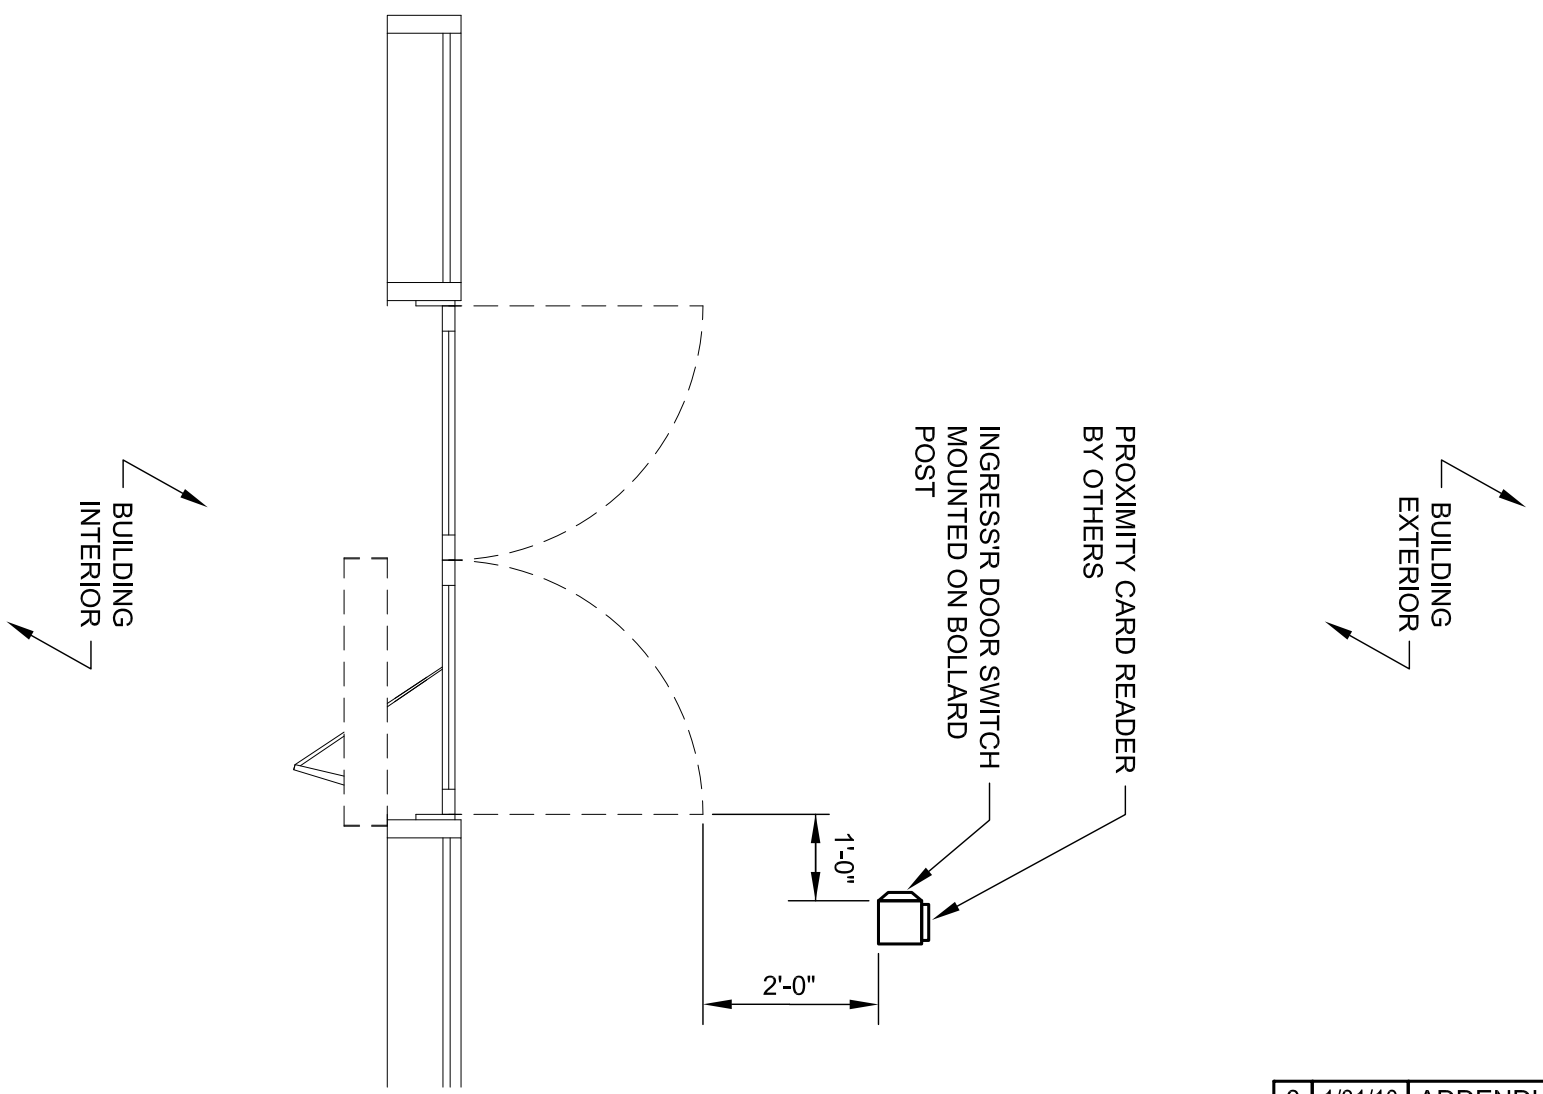

LEFT SIDE VIEW

FRONT VIEW

BOTTOM VIEW

BOLLARD POST

FINISH - BLACK POWDER COATED STAINLESS STEEL
 UNIT SHOWN WITH CARD READER ON LEFT SIDE.
 CARD READER CAN BE ON EITHER SIDE
 DEPENDING ON THE APPLICATION.
 ALWAYS SLOPE DOWN FROM SIDE WITH CARD
 READER PREP.

#	DATE	REVISION DESCRIPTION
0	1/31/10	ADDENDUM 1

Date: June 15, 2013
 Dwg. No.:08 42 29-03

AUTOMATIC DOOR OPENER CONTROL STATION WITH PROXIMITY CARD READER