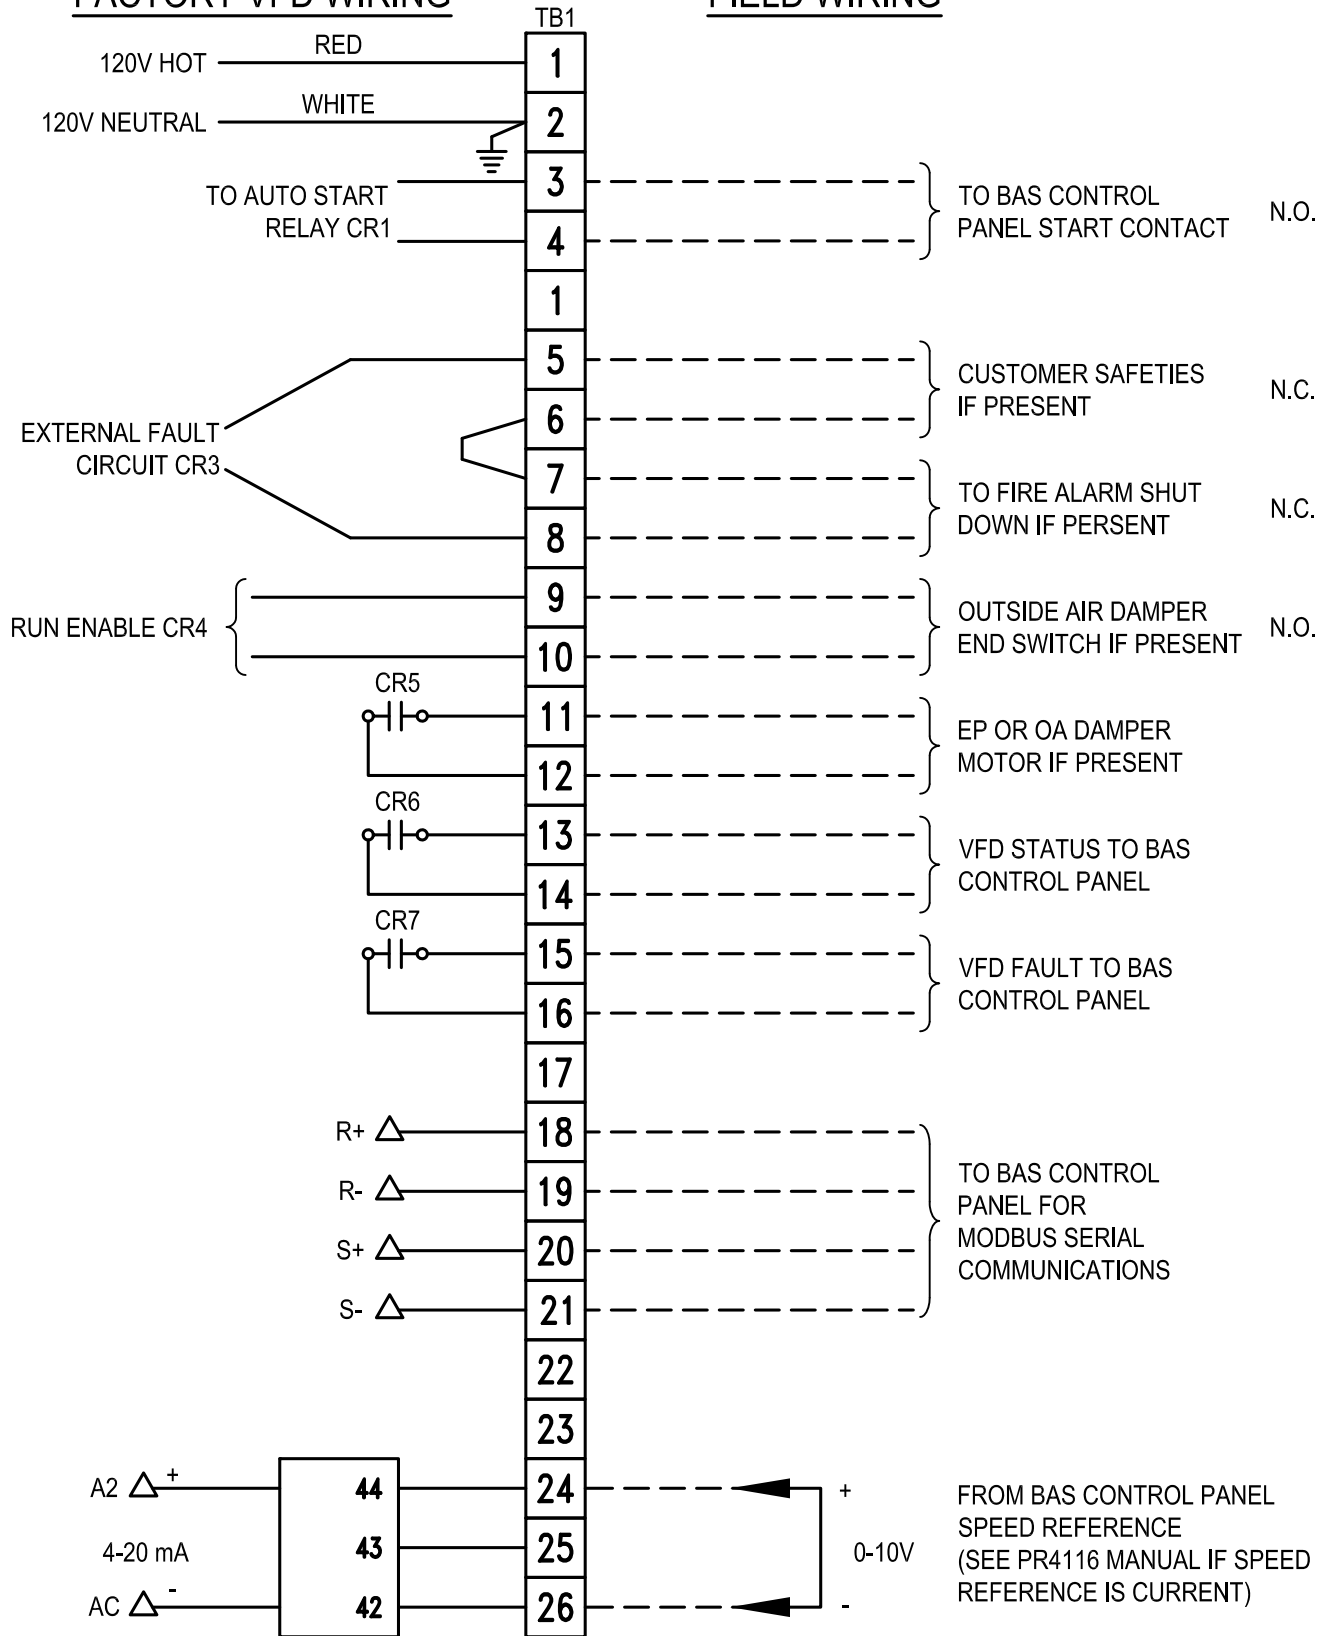

## FACTORY VFD WIRING

## FIELD WIRING

△ VFD TERMINAL

## FACTORY VFD WIRING TO FIELD WIRING TERMINAL STRIP

FACTORY VFD WIRING TO FIELD WIRING TERMINAL STRIP

Date: August 1, 2016

Dwg. No.: 26 29 23-02